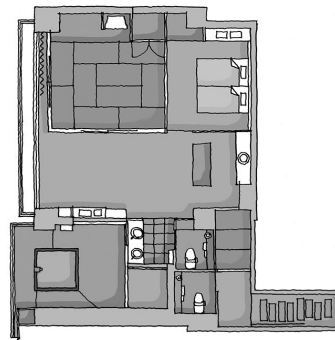

Guest room [Mizuumi-no za] Layout

Ex:Tour price (4night 5days),In case of Select Hotels as below

Price Rate is Calculated based on 16th/Nov/2015 departure

	Price/person (2persons in 1room) 338,000 JPY
Day 1	Souunkaku Grand Hotel [Kafu fl.]
Day 2	Shiretoko Grand Hotel Kitakobushi [Ohotoku Club]
Day 3	Akan Turuga Bessou Hinano-za
Day 4	JR Tower Nikkou Sapporo [Corner deluxe twin]

Including : Hotel fee 4night 5days(4 breakfast,3 dinner)
Alphard with Refrigerator, Toll road/parking lot fee,
Driver's lodging expenses, Admission fee which Schedule
of itinerary , tax

<Dedicated Vehicle : Alphard / Max.Passenger: 7 persons / with the Traction vehicle:in case of passenger is more than 5 persons

Provide Large size Vehicle [High Ace Grand Cabin] in case of Passenger is 8~9 persons .